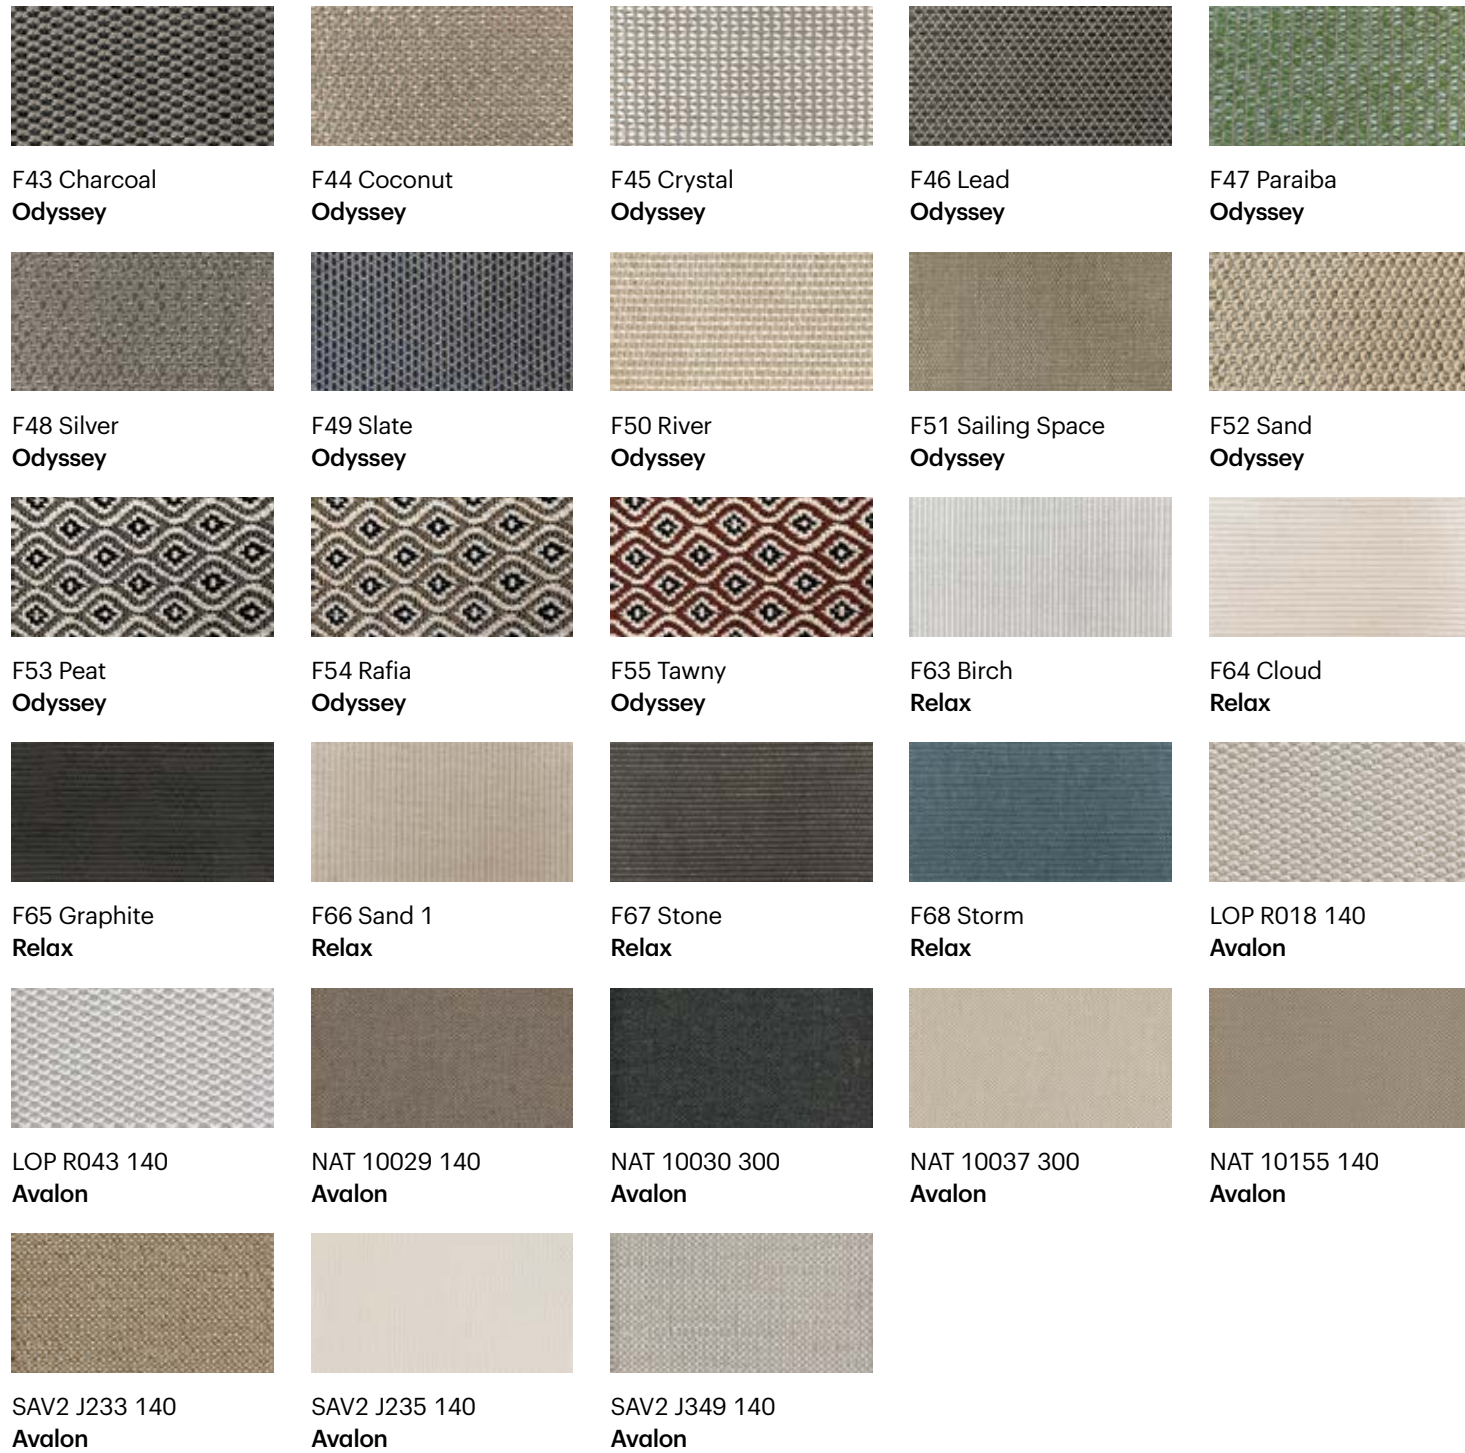

Sunbrella Fabrics

Category C