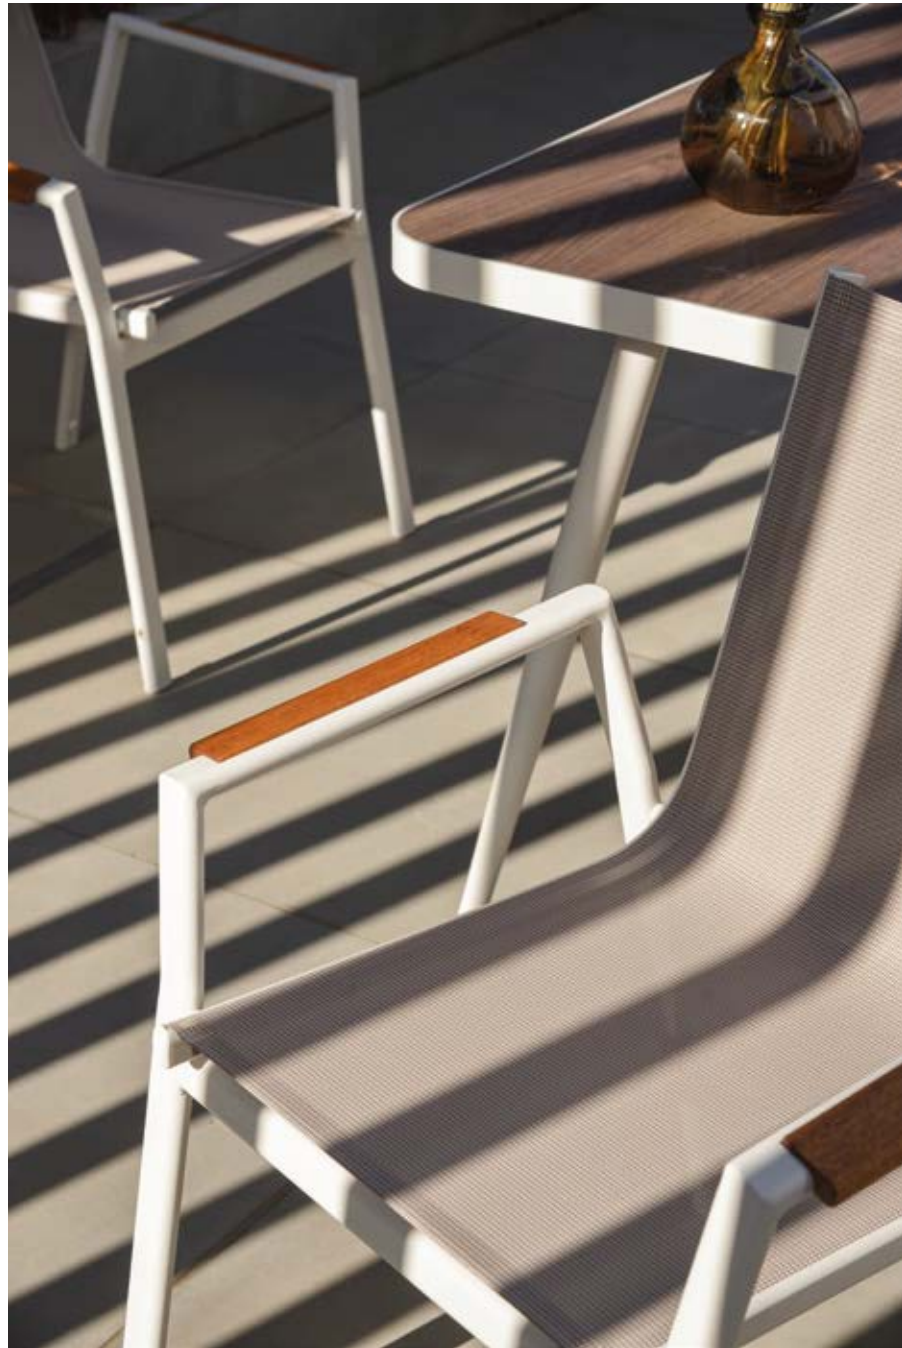

Gardel Collection

136