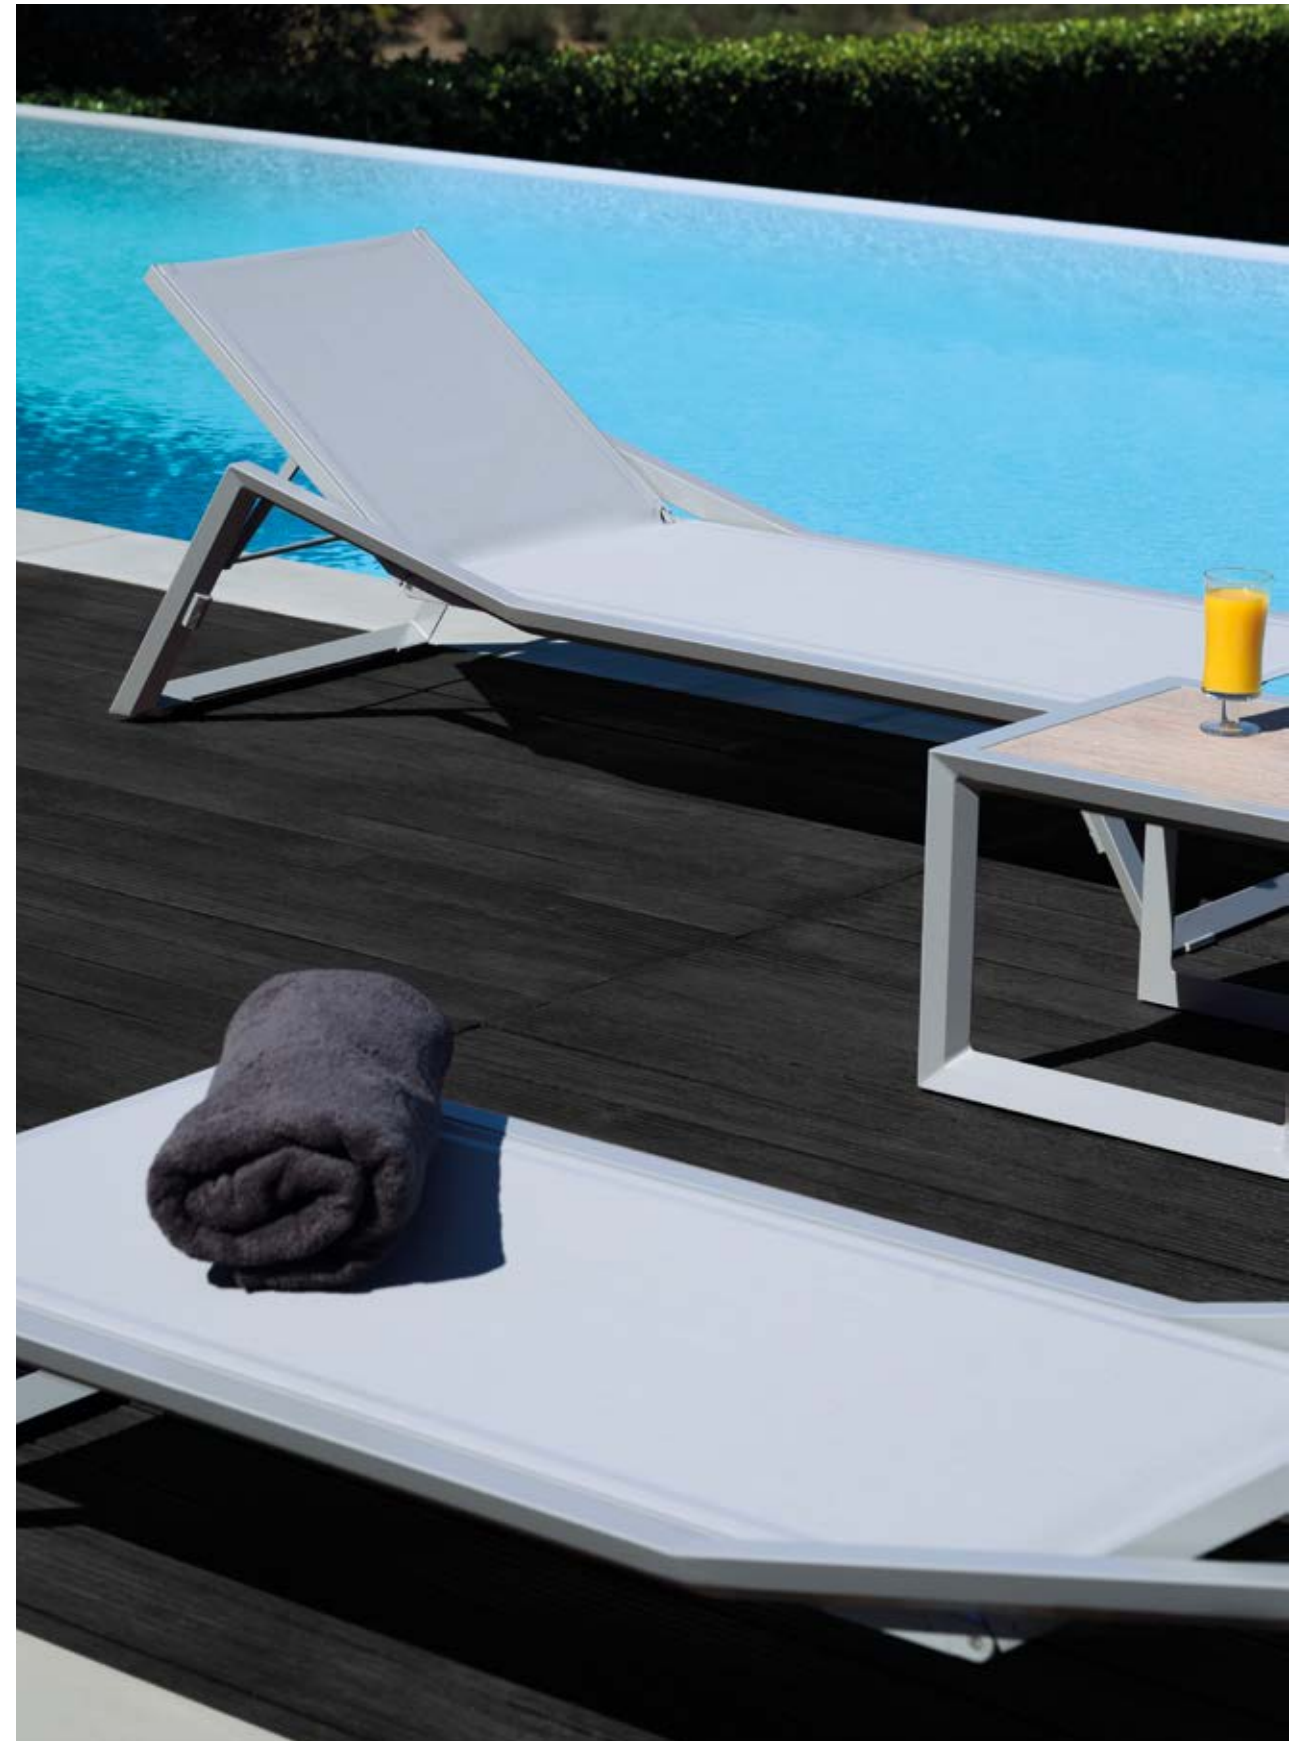

www.10deka.com

063